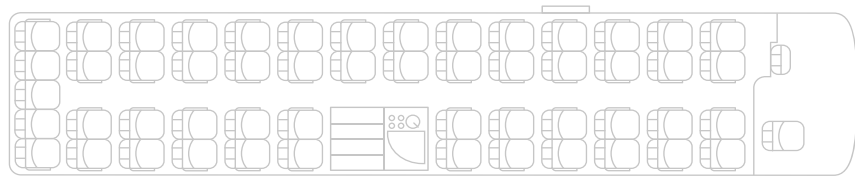

DVD and TV screens

Extra-long legroom

Tea & coffee making facilities

USB ports on each seat

Microphone

Washroom & toilet

Vehicle tracking

max
53
seats