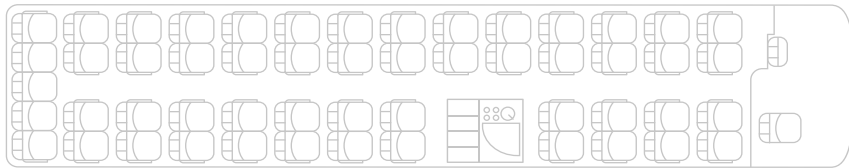

THE PREMIER EXECUTIVE 53 SEATER COACH

THE PERFECT CHOICE FOR A TOURING HOLIDAY

This luxurious coach is the perfect choice for the touring holiday – it boasts a light, airy cabin and plenty of legroom to ensure comfort throughout even the longest journey, and large bootspace for all your luggage.

Extra-long legroom

USB ports on each seat

Washroom & toilet

DVD and TV screens

Tea & coffee making facilities

Microphone

Vehicle tracking

53
seats